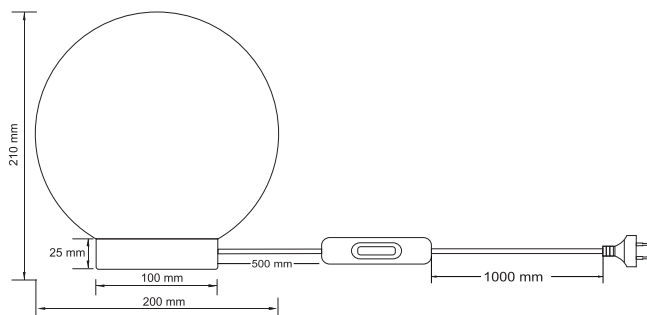

LED Disco Globe

Art.no 18-1440 Model LS6F21-1UK
36-6855 LS6F21-1

Please read the entire instruction manual before using the product and then save it for future reference. We reserve the right for any errors in text or images and any necessary changes made to technical data. In the event of technical problems or other queries, please contact our Customer Services.

Safety

Symbol guide

For indoor use only.

Class II product. Double insulation.

Safety instructions

- The product is intended for indoor use only.
- Do not use the product in humid environments and keep it dry.
- Never place the product close to a wash basin or bathtub if there is a risk that it might fall in.
- Never use the product if the mains lead or plug is damaged. The mains lead should be checked regularly.
- Unplug the product immediately if the mains lead has been damaged.
- Unplug the mains lead from the wall socket before cleaning.
- **The mains lead must never be replaced. The product must be discarded if the mains lead is damaged in any way.**
- **The light source cannot be replaced. The product should be discarded if the light source has ceased functioning.**

Product description