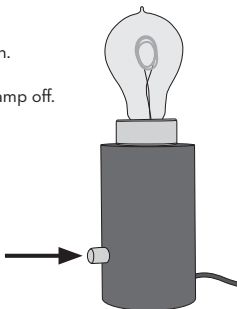

Instructions for use

1. Press the power switch to turn the lamp on.
2. Twist the power switch to dim the lamp.
3. Press the power switch again to turn the lamp off.