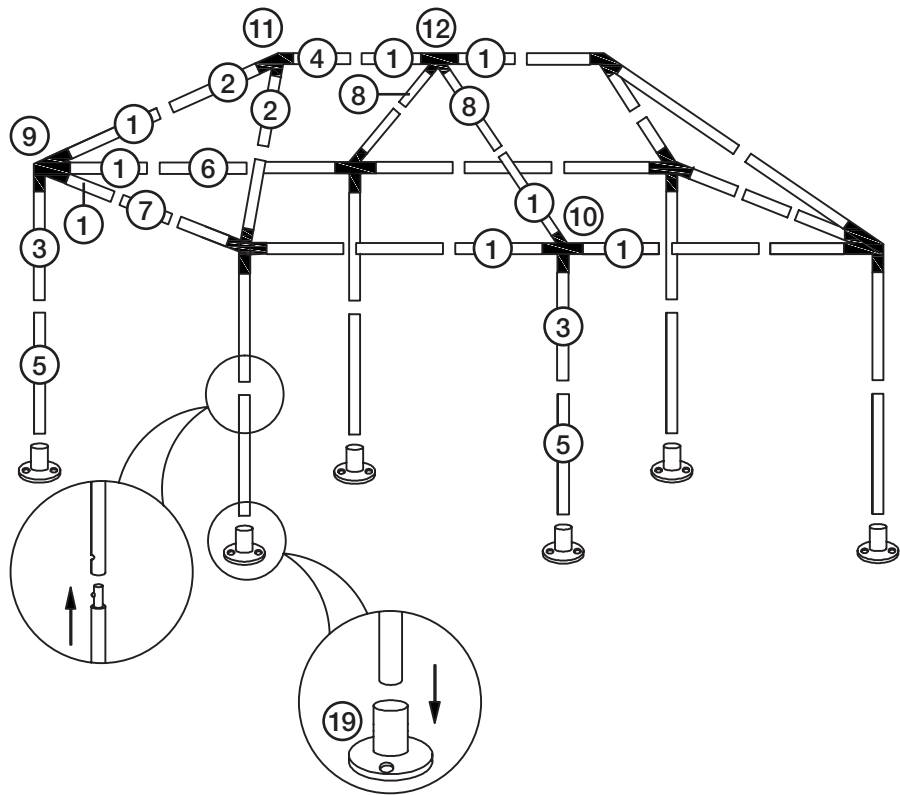

Party Tent, 3 × 6 m

Art.no 31-4561-1 Model TP-PT17001

Please read the entire instruction manual before using the product and then save it for future reference. We reserve the right for any errors in text or images and any necessary changes made to technical data. In the event of technical problems or other queries, please contact our Customer Services (see address details on the back).

Product description

No	Picture	Description	Quantity
1		Tube	20
2		Tube	4
3		Tube	6
4		Tube	2
5		Tube	6
6		Tube	4
7		Tube	2
8		Tube	2
9		Corner connector	4
10		Side connector	2
11		3-way connector	2
12		Centre connector	1
13		Guy line	6
14		Large peg	6
15		Small peg	12
16		Plastic ball	42
17		Side wall	6
18		Canopy	1
19		Foot	6

Assembly instructions