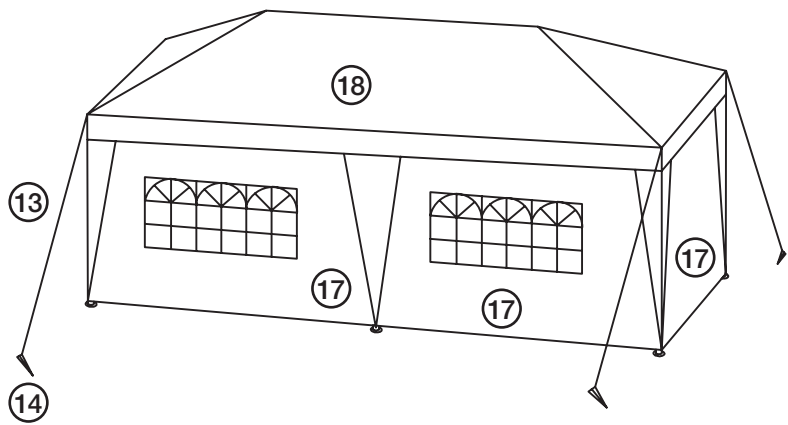

Party Tent, 3 × 6 m

Art.no 31-4561-1 Model TP-PT17001

Please read the entire instruction manual before using the product and then save it for future reference. We reserve the right for any errors in text or images and any necessary changes made to technical data. In the event of technical problems or other queries, please contact our Customer Services (see address details on the back).

Product description

No	Picture	Description	Quantity
1		Tube	20
2		Tube	4
3		Tube	6
4		Tube	2
5		Tube	6
6		Tube	4
7		Tube	2
8		Tube	2
9		Corner connector	4
10		Side connector	2
11		3-way connector	2
12		Centre connector	1
13		Guy line	6
14		Large peg	6
15		Small peg	12
16		Plastic ball	42
17		Side wall	6
18		Canopy	1
19		Foot	6

Assembly instructions