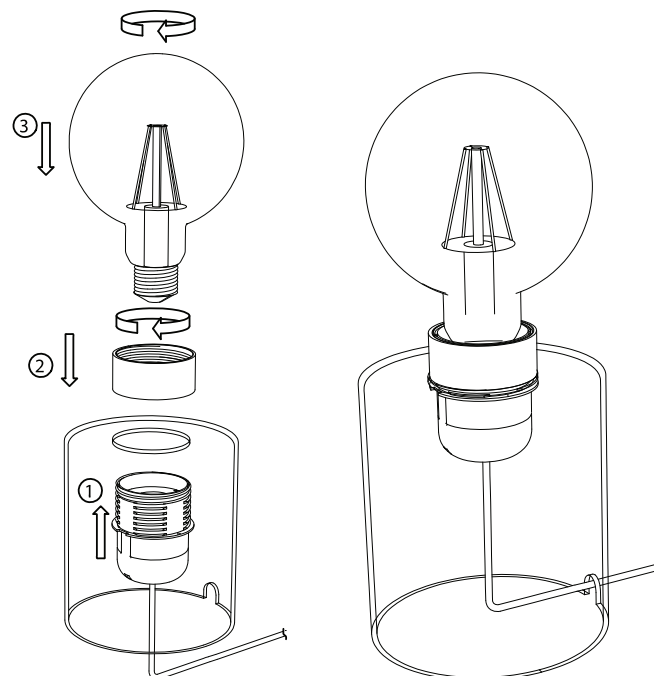

Tube Table Lamp

Art.nr 36-7189-1 Model UV-CO-1848C
36-7189-2 UV-CO-1848D

Please read the entire instruction manual before use and then save it for future reference. We reserve the right for any errors in text or images and any necessary changes made to technical data. In the event of technical problems or other queries, please contact our Customer Services.

This product is intended for indoor use only.

Product description

- This light fitting is intended for placement on a table or other flat surface.
- Rated voltage: 230 V.
- Lead with in-line switch.

Assembly

Specifications

Rated voltage	220–240 V AC, 50 Hz
Socket	E27
Bulb	1 × E27, max 25 W (sold separately)
Size	Diam 9 × 10 cm
Length of mains lead	1.8 m

Bordslampa Tube

Art.nr 36-7189-1 Modell UV-CO-1848C
36-7189-2 UV-CO-1848D