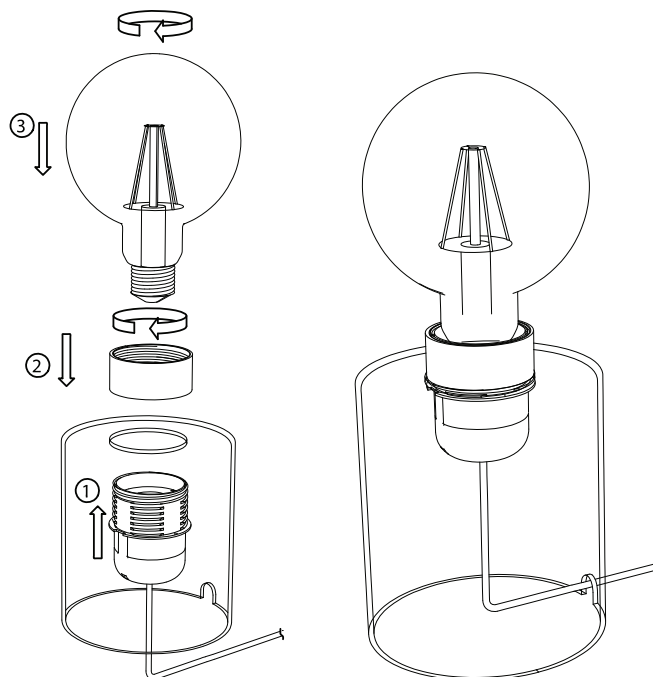

Bordslampa Tube

Art.nr 36-7189-1 Modell UV-CO-1848C
36-7189-2 UV-CO-1848D

Läs igenom hela bruksanvisningen före användning och spara den sedan för framtida bruk. Vi reserverar oss för ev. text- och bildfel samt ändringar av tekniska data. Vid tekniska problem eller andra frågor, kontakta vår kundtjänst.

Säkerhet

⚠ Varning!

- Nätkabeln bör regelbundet kontrolleras. Använd aldrig produkten om nätkabeln eller stickproppen är skadade.
- Om nätkabeln skadats ska den, för att risk för elektrisk stöt eller brand ska undvikas, endast bytas av tillverkaren, dess serviceställe eller av en kvalificerad yrkesman.

Produkten är endast avsedd för inomhusbruk.

Produktbeskrivning

- Belysningsarmatur avsedd för placering på bord eller annan plan yta.
- Nätanslutning till 230 V.
- Sladd med strömbrytare.

Montering

Skötsel och underhåll

- Dra ut stickproppen ur vägguttaget innan rengöring.
- Torka av produkten med en torr trasa eller dammsug den vid behov.
- Släck lampan, dra ut stickproppen ur vägguttaget och låt ljuskällan svalna innan du byter den.

Avfallshantering

Denna symbol innebär att produkten inte får kastas tillsammans med annat hushållsavfall. Detta gäller inom hela EU. För att förebygga eventuell skada på miljö och hälsa, orsakad av felaktig avfallshantering, ska produkten lämnas till återvinning så att materialet kan tas omhand på ett ansvarsfullt sätt. När du lämnar produkten till återvinning, använd dig av de returhanteringssystem som finns där du befinner dig eller kontakta inköpsstället. De kan se till att produkten tas om hand på ett för miljön tillfredställande sätt.

Specifikationer

Nätanslutning	220–240 V AC, 50 Hz
Socket	E27
Ljuskälla	1 × E27, max 25 W (säljs separat)
Mått	Ø 9 × 10 cm
Nätkabelns längd	1,8 m