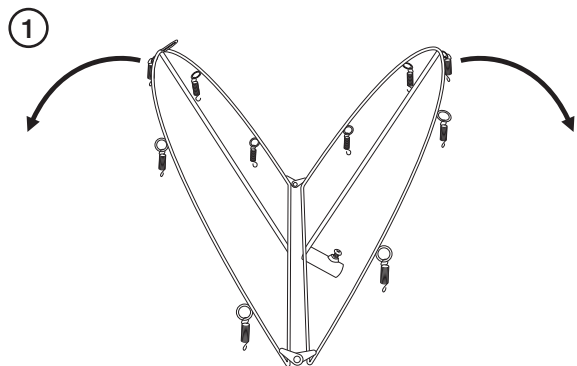

LED Light Metal Tree

Art.no 36-7640 Model WX-31VLED44-140WW-10-1

Please read the entire instruction manual before using the product and then save it for future reference. We reserve the right for any errors in text or images and any necessary changes made to technical data. In the event of technical problems or other queries, please contact our Customer Services.

Assembly

Connect the cable to the mains adapter if it is not already connected.

Care and maintenance

- Vacuum the tree if necessary.
- Unplug the mains adapter from the electrical socket and store the metal LED tree in a dry, dust-free environment out of the reach of children whenever it is not to be used for an extended period.

Responsible disposal

This symbol indicates that this product should not be disposed of with general household waste. This applies throughout the entire EU. In order to prevent any harm to the environment or health hazards caused by incorrect waste disposal, the product must be handed in for recycling so that the material can be disposed of in a responsible manner. When recycling your product, take it to your local collection facility or contact the place of purchase. They will ensure that the product is disposed of in an environmentally sound manner.

Specifications

Metal tree

Height 191 cm
Diameter 60 cm
IP rating IP44

Mains adapter

In 220–240 V AC, 50 Hz
Out 31 V DC, 0,12 A
IP rating IP44