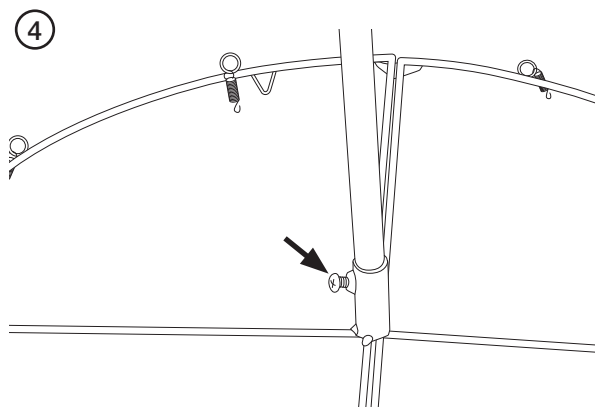

LED Light Metal Tree

Art.no 36-7640 Model WX-31VLED44-140WW-10-1

Please read the entire instruction manual before using the product and then save it for future reference. We reserve the right for any errors in text or images and any necessary changes made to technical data. In the event of technical problems or other queries, please contact our Customer Services.

Assembly

Connect the cable to the mains adapter if it is not already connected.

Care and maintenance

- Vacuum the tree if necessary.
- Unplug the mains adapter from the electrical socket and store the metal LED tree in a dry, dust-free environment out of the reach of children whenever it is not to be used for an extended period.

Responsible disposal

This symbol indicates that this product should not be disposed of with general household waste. This applies throughout the entire EU. In order to prevent any harm to the environment or health hazards caused by incorrect waste disposal, the product must be handed in for recycling so that the material can be disposed of in a responsible manner. When recycling your product, take it to your local collection facility or contact the place of purchase. They will ensure that the product is disposed of in an environmentally sound manner.

Specifications

Metal tree

Height 191 cm
Diameter 60 cm
IP rating IP44

Mains adapter

In 220–240 V AC, 50 Hz
Out 31 V DC, 0,12 A
IP rating IP44