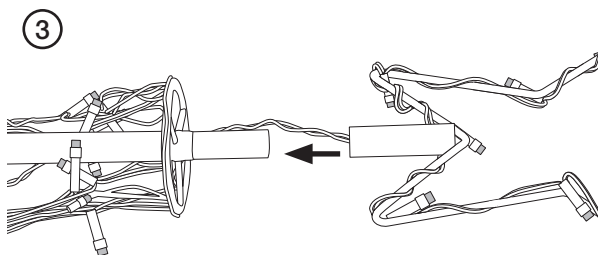

# LED Light Metal Tree

Art.no 36-7640 Model WX-31VLED44-140WW-10-1

Please read the entire instruction manual before using the product and then save it for future reference. We reserve the right for any errors in text or images and any necessary changes made to technical data. In the event of technical problems or other queries, please contact our Customer Services.

## Assembly

Connect the cable to the mains adapter if it is not already connected.