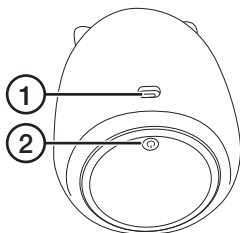

Rechargeable Night Light

Art.no 36-7337

Model LUM-CAT112X159W1-01D

Please read the entire instruction manual before using the product and then save it for future reference. We reserve the right for any errors in text or images and any necessary changes made to technical data. In the event of technical problems or other queries, please contact our Customer Services.

Safety

This product is intended for indoor use only.

Warning: Not suitable for children under 3 years.
Long cable. Strangulation hazard.

Product description

1. Micro-USB port for the included charging cable.
2. [⏻] On/off

Charging

1. Connect the Micro-USB connector on the included charging cable to the back of the light and the USB connector to the included USB charger.
2. Connect the charger to a wall socket.
3. When the light is charging, a red indicator lights up inside the Micro-USB connection. When the battery is fully charged, a green indicator lights up.

Instructions for use

1. Press [⏻] to turn the light on. The light will shine with chasing RGB colours.
2. Tap the light gently against the surface it is standing on to change the light mode. The light mode toggles between:
  - constant white light
  - chasing RGB colours
  - constant colour
  - off
3. Press [⏻] to turn the light off completely.

Care and maintenance

- Turn off the light and unplug the USB charger from the wall socket before cleaning.
- Wipe the light clean using a dry cloth.

Responsible disposal

This symbol indicates that this product should not be disposed of with general household waste. This applies throughout the entire EU. In order to prevent any harm to the environment or health hazards caused by incorrect waste disposal, the product must be handed in for recycling so that the material can be disposed of in a responsible manner. When recycling your product, take it to your local collection facility or contact the place of purchase. They will ensure that the product is disposed of in an environmentally sound manner.

Specifications

USB charger	Input 220–240 V AC, 50 Hz, Output 5 V, 0.5 A
Battery	1 × 18650 Lithium battery, 3.7 V/2000 mAh
Micro-USB cable	1 m
Charging time	Approx. 6 hours
Operating time	Approx. 20 hours
Dimensions	11.2 × 11.2 × 15.9 cm